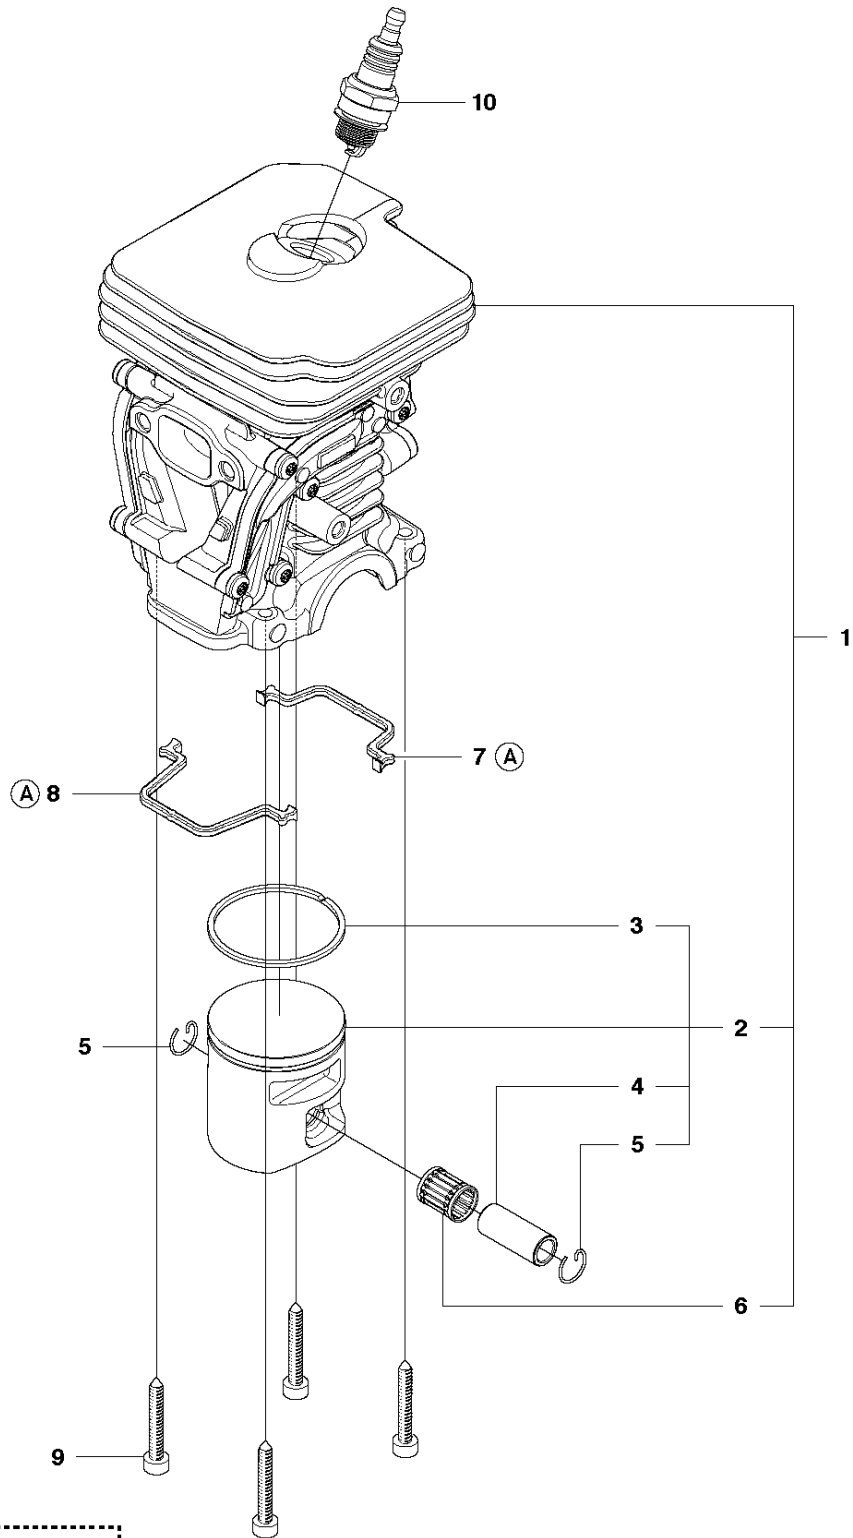

H 435 II, 435e II
CYLINDER PISTON

(A) 504 79 40-01
Set of gaskets

CYLINDER PISTON

435 II

Ref	Part no.	Description	Remark	Qty	Kit
1	504 73 51-03	CYLINDER		1	
2	502 62 50-02	PISTON ASSY		1	1
3	544 40 59-01	PISTON RING		1	2
4	544 40 60-01	PISTON PIN		1	2
5	537 39 99-01	CIRCLIP		2	2
6	503 41 41-01	NEEDLE BEARING		1	1
7	544 39 60-01	GASKET		1	11
8	544 39 59-01	GASKET		1	11
9	725 53 33-55	SCREW IHSCM		4	
10	503 23 51-11	SPARK PLUG		1	
11	504 79 40-01	GASKET		1