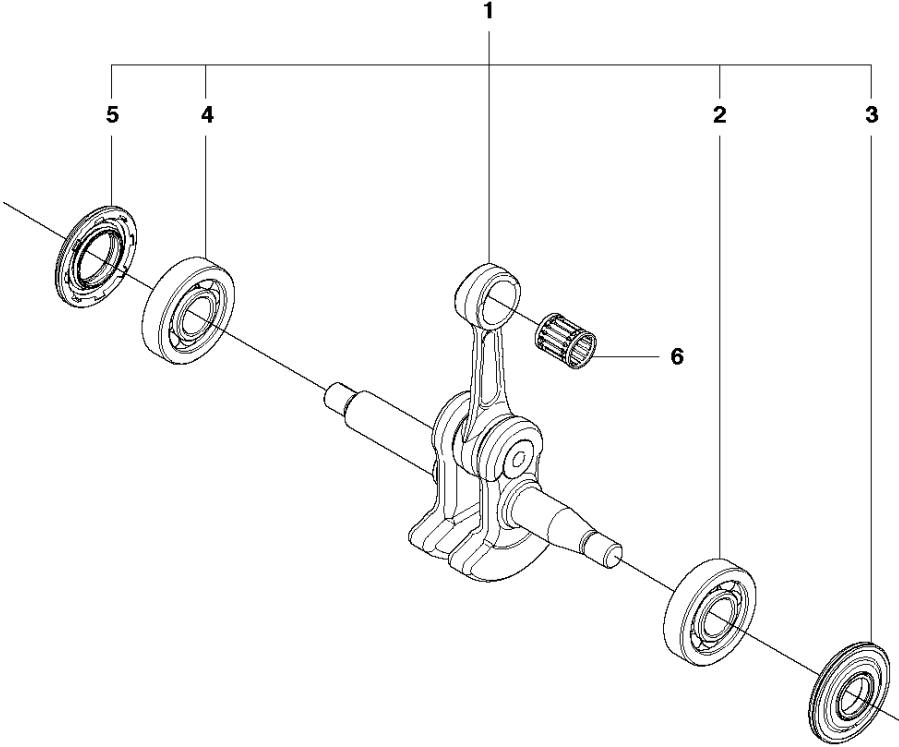

J 435 II, 435e II
CRANKSHAFT

CRANKSHAFT

435 II

Ref	Part no.	Description	Remark	Qty	Kit
1	525 60 46-01	CRANKSHAFT ASSY		1	
2	544 24 87-02	BALL BEARING		1	1
3	544 25 12-01	SEALING		1	1
4	544 24 88-02	BALL BEARING		1	1
5	544 25 13-01	SEALING		1	1
6	503 41 41-01	NEEDLE BEARING		1