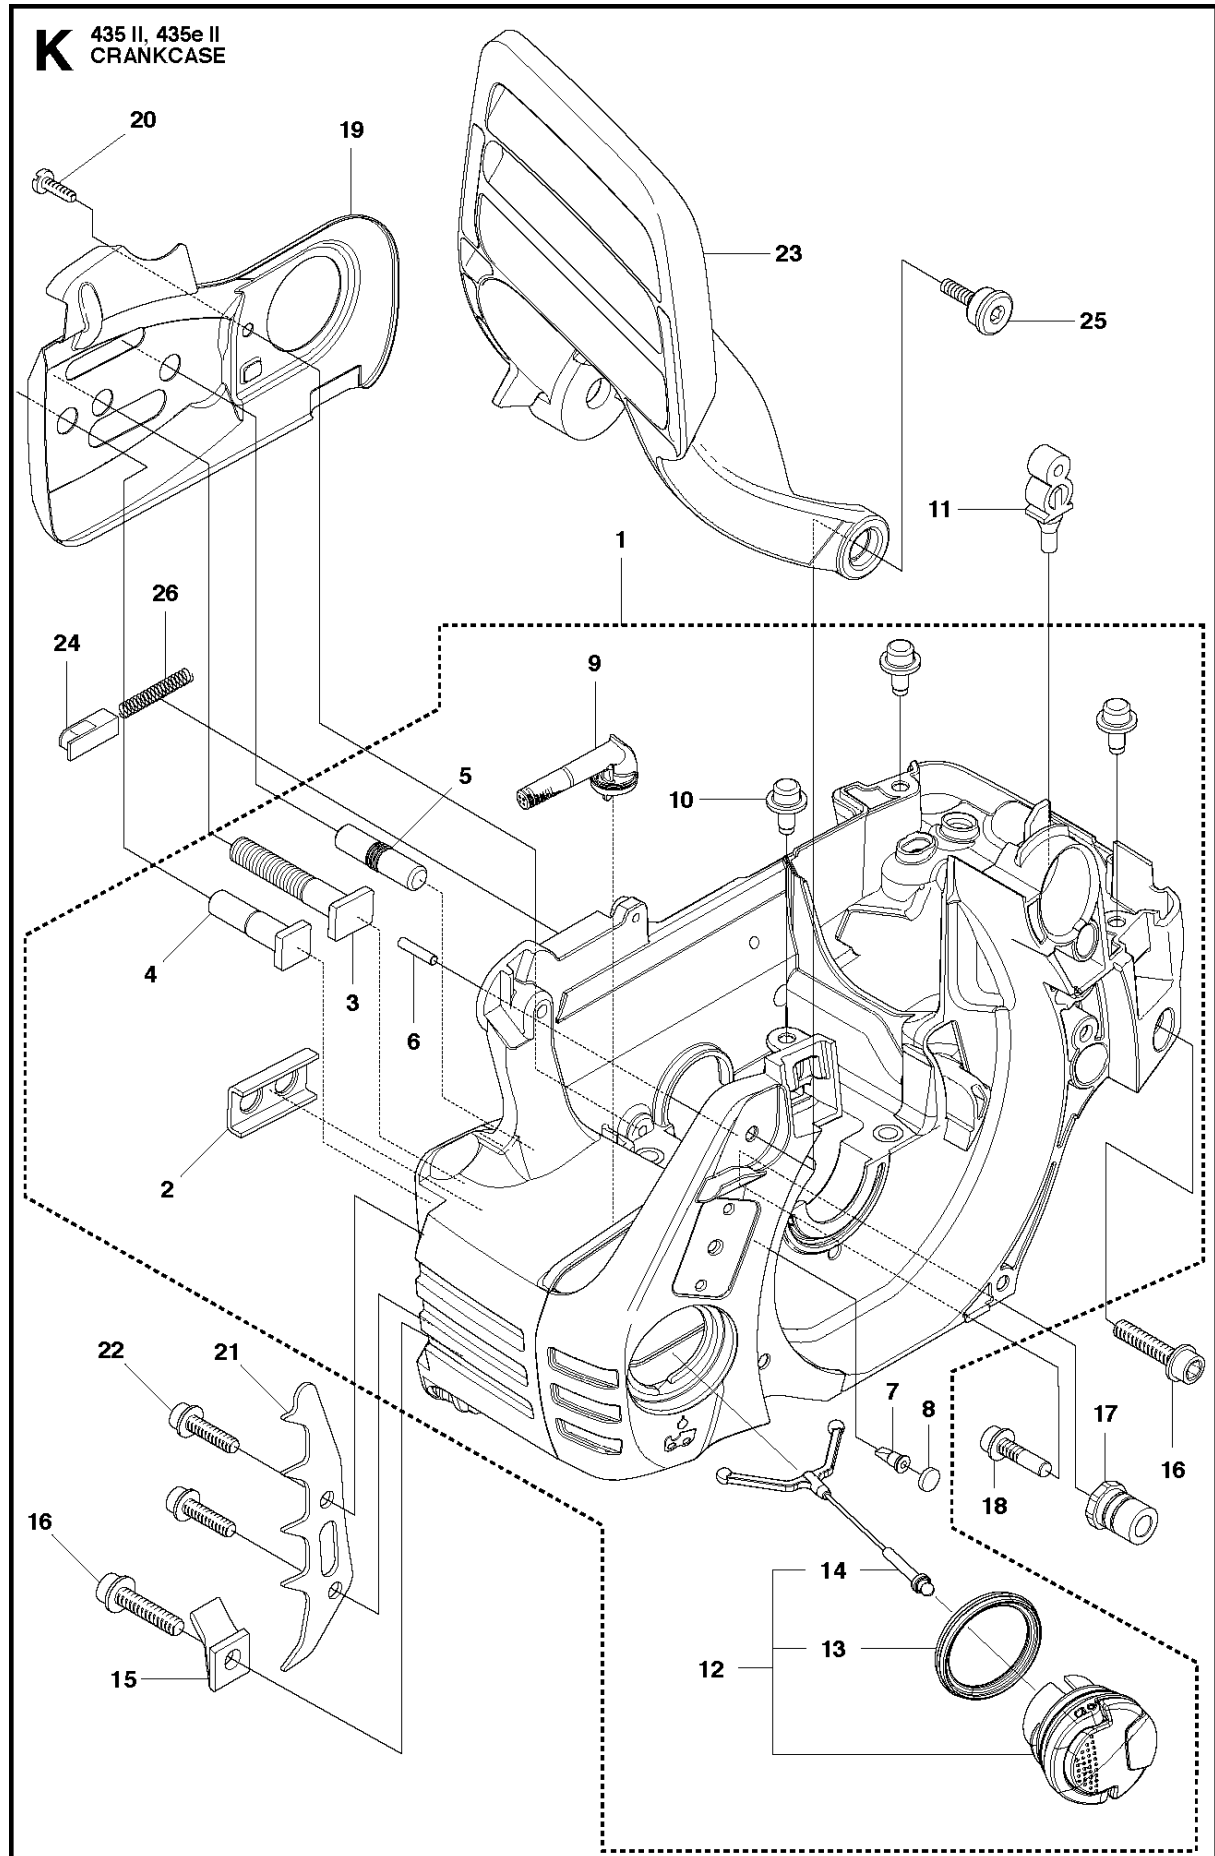

Ref	Part no.	Description	Remark	Qty	Kit
1	544 93 25-07	CRANKCASE ASSY		1	
2	503 87 58-02	STIFFENING PLATE		1	1
3	503 87 54-02	BAR BOLT		1	1
4	537 33 46-01	BAR BOLT		1	1
5	544 03 64-01	BAR BOLT		1	1
6	503 24 09-05	NEEDLE ROLLER		1	1
7	530 02 61-19	CHECK VALVE		1	1
8	537 40 35-01	FILTER		1	1
9	544 08 33-01	OIL SCREEN		1	1
10	544 33 16-01	GUIDE PIN		3	1
11	503 86 93-01	CARBURETTOR MOUNTING		1	
12	522 62 00-01	TANK CAP ASSY		1	1
13	537 21 50-01	SEALING		1	1,12
14	503 57 89-01	HOLDER		1	1,12
15	503 88 63-01	CHAIN CATCHER PIN		1	
16	503 21 88-76	SCREW IHSCFT		2	
17	501 00 76-01	LATERAL SUPPORT		1	
18	503 21 51-03	SCREW IHSCFT		1	
19	544 28 46-01	CHAIN GUIDE PLATE		1	
20	503 21 70-10	SCREW CCRPANT		1	
21	544 28 65-01	INDRE BARKSTØD		1	
22	503 21 75-20	SCREW IHSCFT		2	
23	544 25 15-01	HAND GUARD		1	
24	503 89 24-01	LOCK		1	
25	503 89 30-01	SCREW		2	
26	503 43 65-01	POSITION SPRING		1