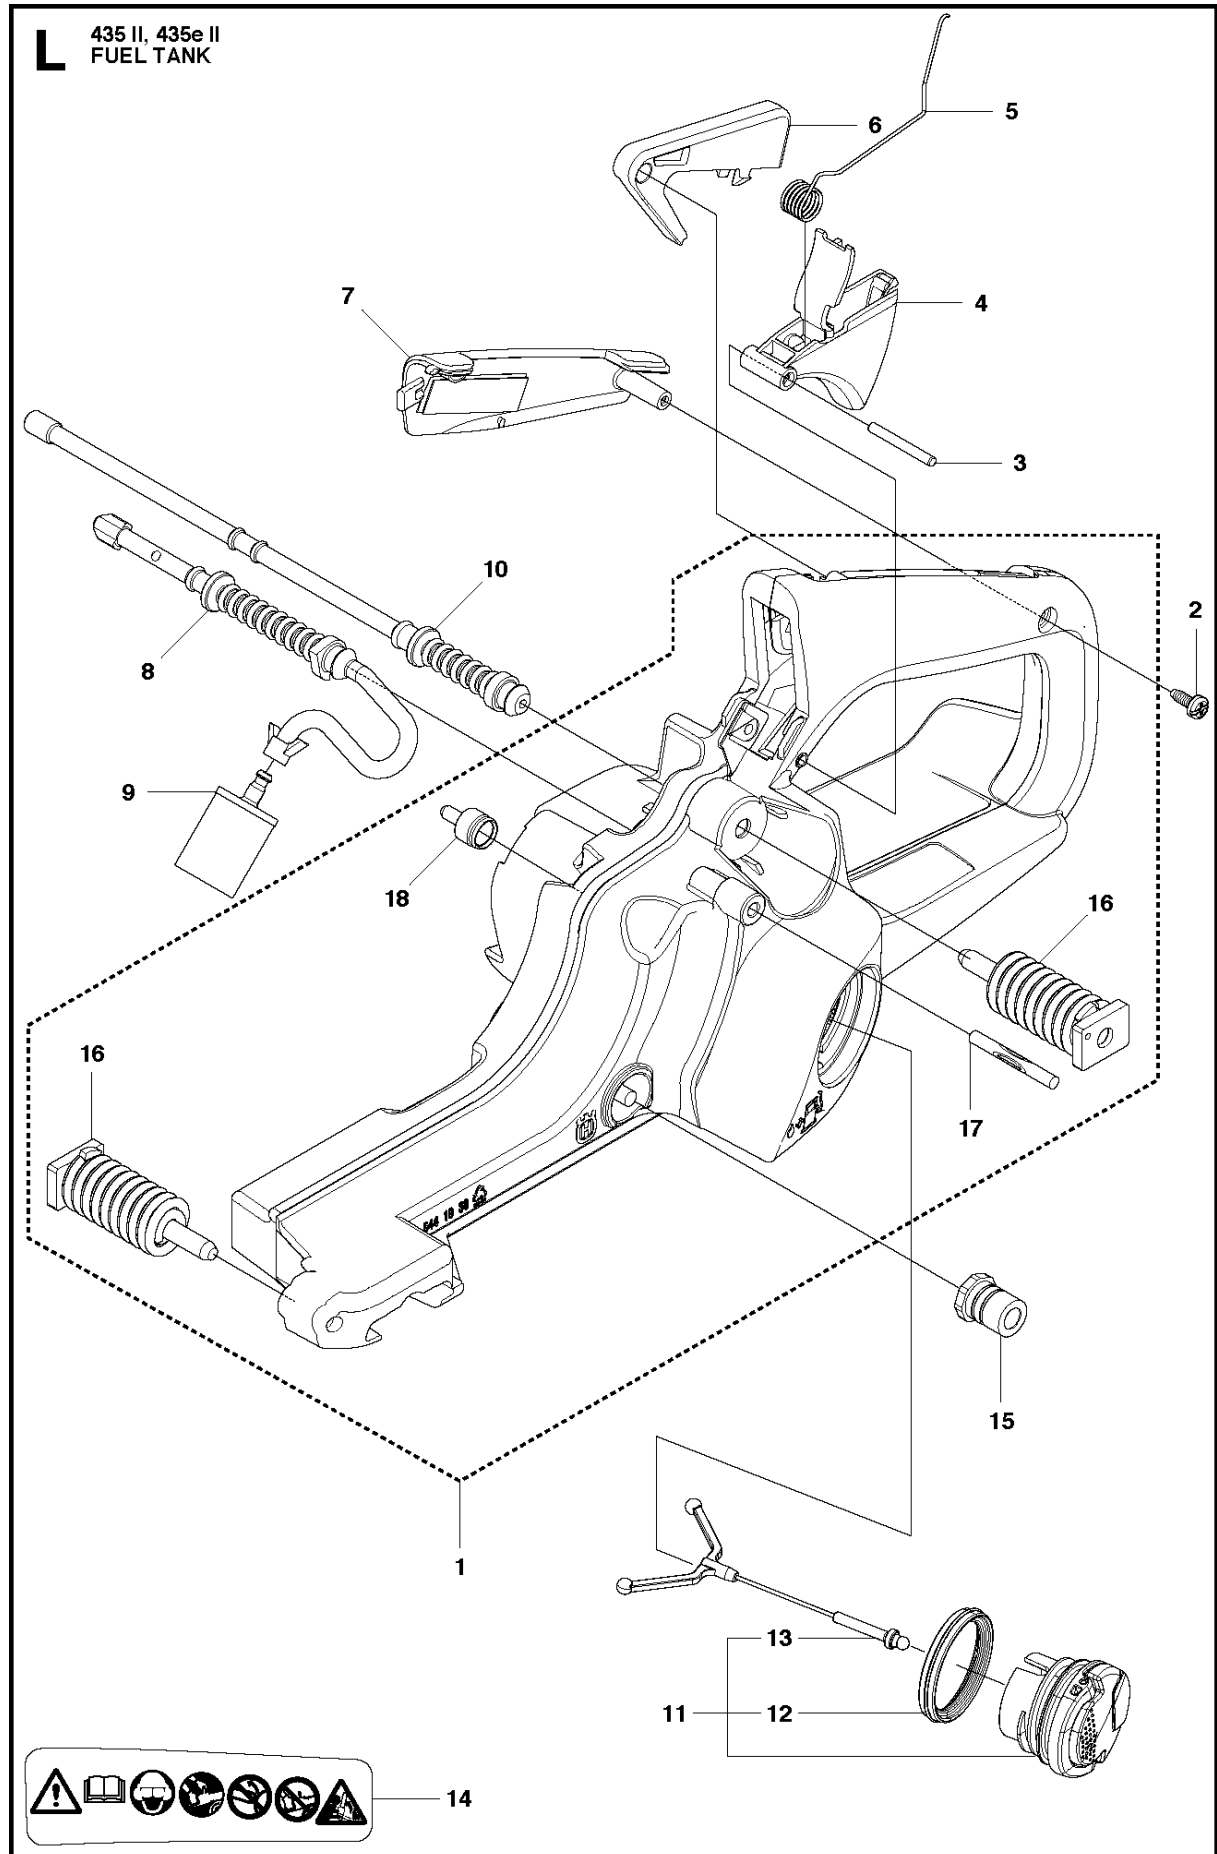

FUEL TANK

435 II

Ref	Part no.	Description	Remark	Qty	Kit
1	544 19 38-05	FUEL TANK		1	
2	503 21 28-10	SCREW CCRPANT		1	
3	720 18 25-20	PARALLEL PIN		1	
4	544 96 85-01	THROTTLE CONTROL		1	
5	544 09 99-01	SPRING		1	
6	579 23 94-01	THROTTLE LOCKOUT		1	
7	544 28 49-01	HANDLE INSERT		1	
8	578 76 43-01	FUEL HOSE		1	
9	503 44 32-01	FILTER		1	
10	577 53 51-01	RETURN HOSE		1	
11	522 62 00-01	TANK CAP ASSY		1	
12	537 21 50-01	SEALING		1	11
13	503 57 89-01	HOLDER		1	11
14	544 37 50-01	LABEL		1	
15	501 00 76-01	LATERAL SUPPORT		1	
16	504 79 56-01	ANTIVIBRATION ELEMENT		2	1
17	721 12 63-39	GROOVED PIN		1	1
18	537 35 95-01	TANK VENT ASSY		1	1