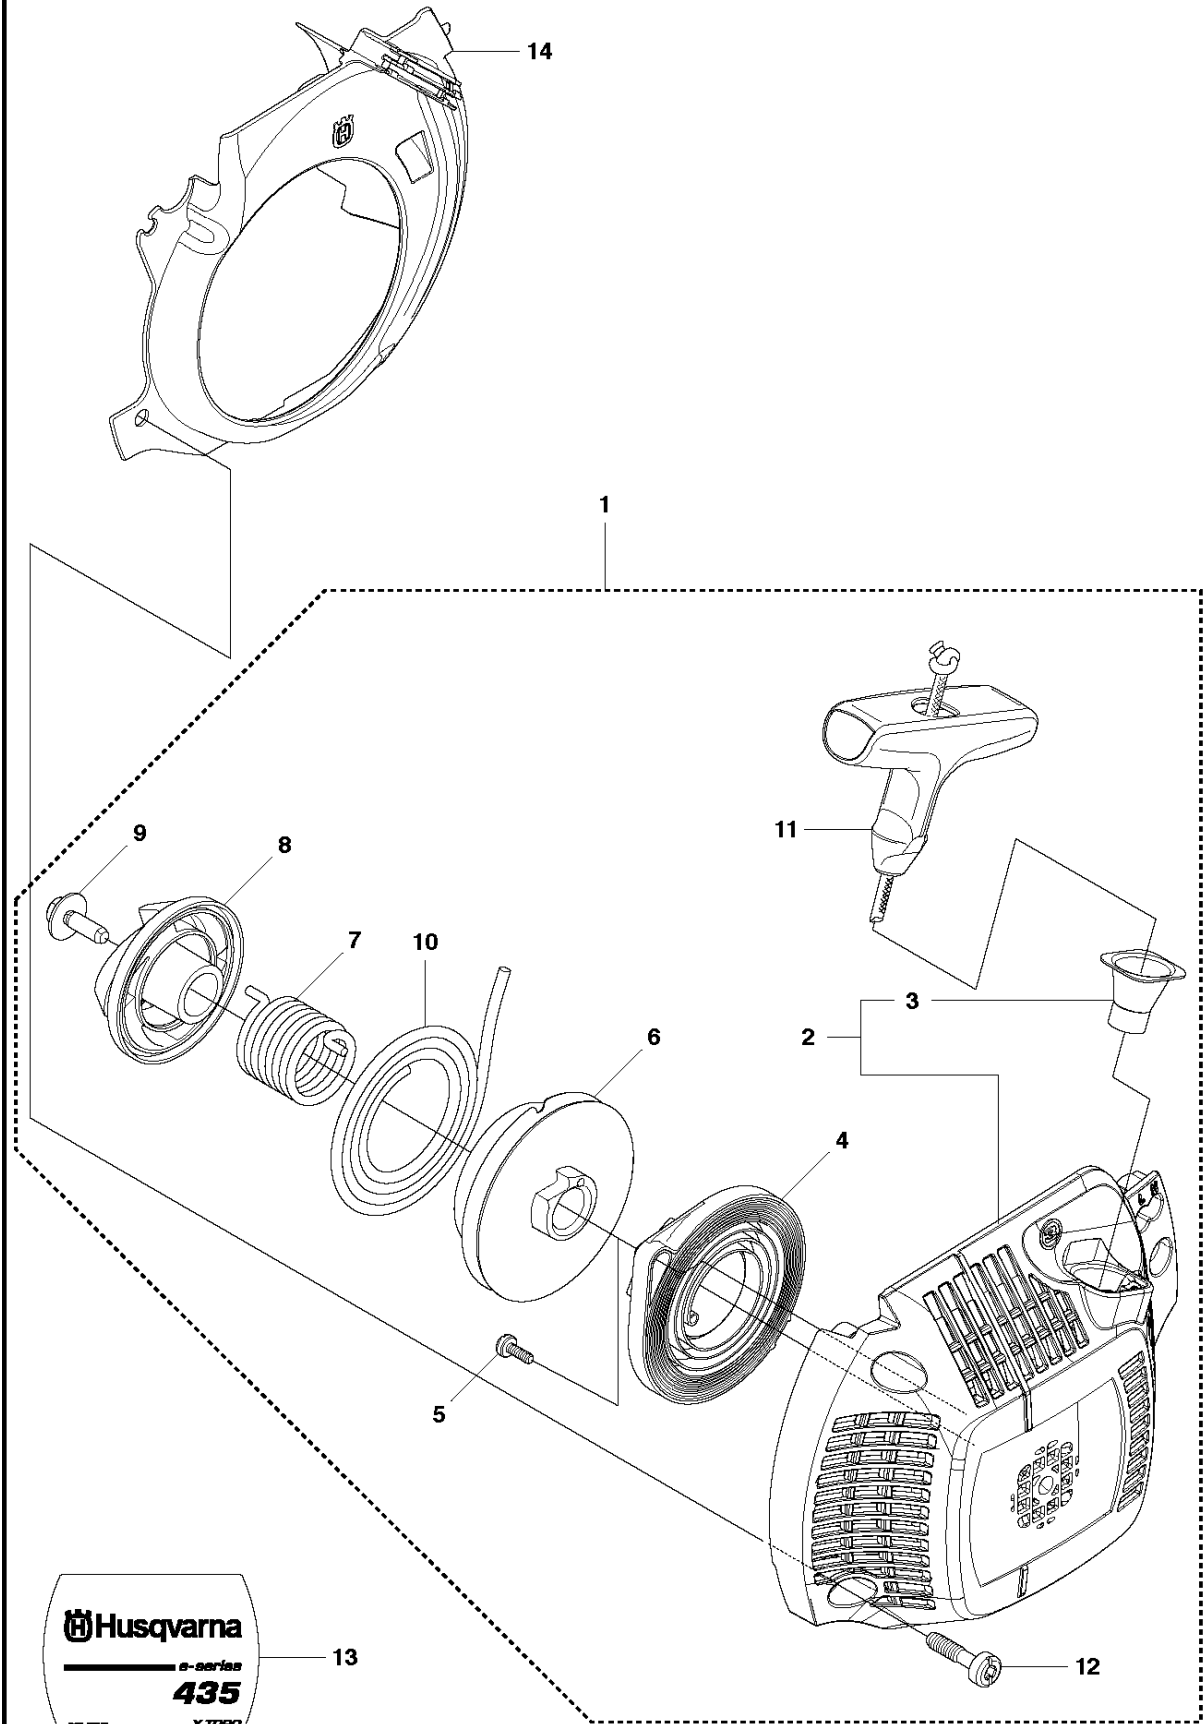

D2 435e II
STARTER

STARTER

435 II

Ref	Part no.	Description	Remark	Qty	Kit
1	579 42 54-02	STARTER ASSY			
2	504 59 69-02	STARTER		1	1
3	537 28 32-01	REINFORCEMENT SLEEVE		1	1
4	540 05 75-02	SPRING CASSETTE ASSY		1	1
5	503 21 28-10	SCREW CCRPANT		2	1
6	578 34 31-01	STARTER PULLEY		1	1
7	578 34 35-01	TORSION SPRING		1	1
8	579 16 27-01	DRIVER		1	1
9	503 21 77-16	SCREW IHSCT		1	1
10	503 85 89-01	STARTER CORD		1	1
11	537 23 25-01	STARTER HANDLE		1	1
12	503 21 73-21	SCREW CIHSCTO		4	1
13	544 46 36-02	LABEL		1	
14	544 19 71-02	COOLING AIR CONDUCTOR		1