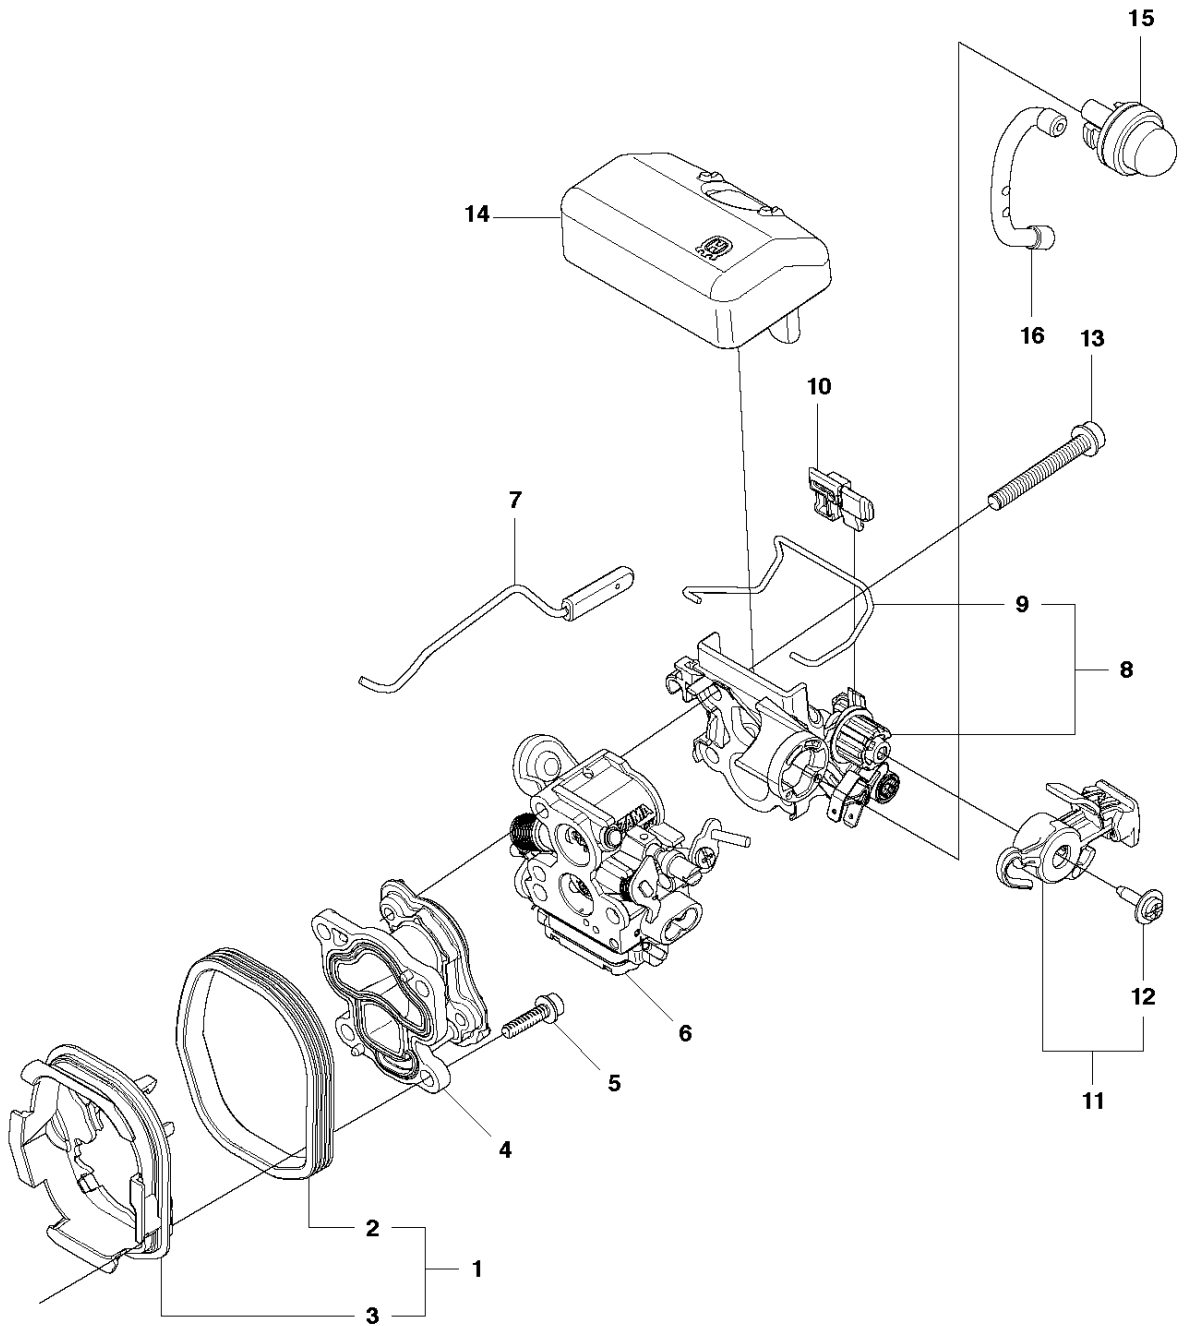

G 435 II, 435e II
CARBURETOR & AIR FILTER

Ref	Part no.	Description	Remark	Qty	Kit
1	504 72 47-01	INSULATION WALL		1	
2	504 72 45-01	INSULATION WALL		1	1
3	504 72 44-01	INSULATION WALL		1	1
4	504 20 12-01	INLET PIPE		1	
5	503 20 02-16	SCREW IHSCFM		4	
6	506 45 05-01	CARBURETTOR		1	
7	544 28 44-01	THROTTLE ROD ASSY		1	
8	544 97 64-01	FILTER HOLDER		1	
9	544 39 26-01	SHACKLE		1	8
10	504 71 25-01	GUIDE		1	
11	544 84 43-02	CONTROL		1	
12	544 97 66-01	SCREW		1	11
13	503 20 02-40	SCREW IHSCFM		3	
14	544 80 54-02	AIR FILTER		1	
14	544 80 54-03	AIR FILTER		1	
15	503 93 66-01	PRIMER HOUSING		1	
16	544 40 19-01	HOSE		1