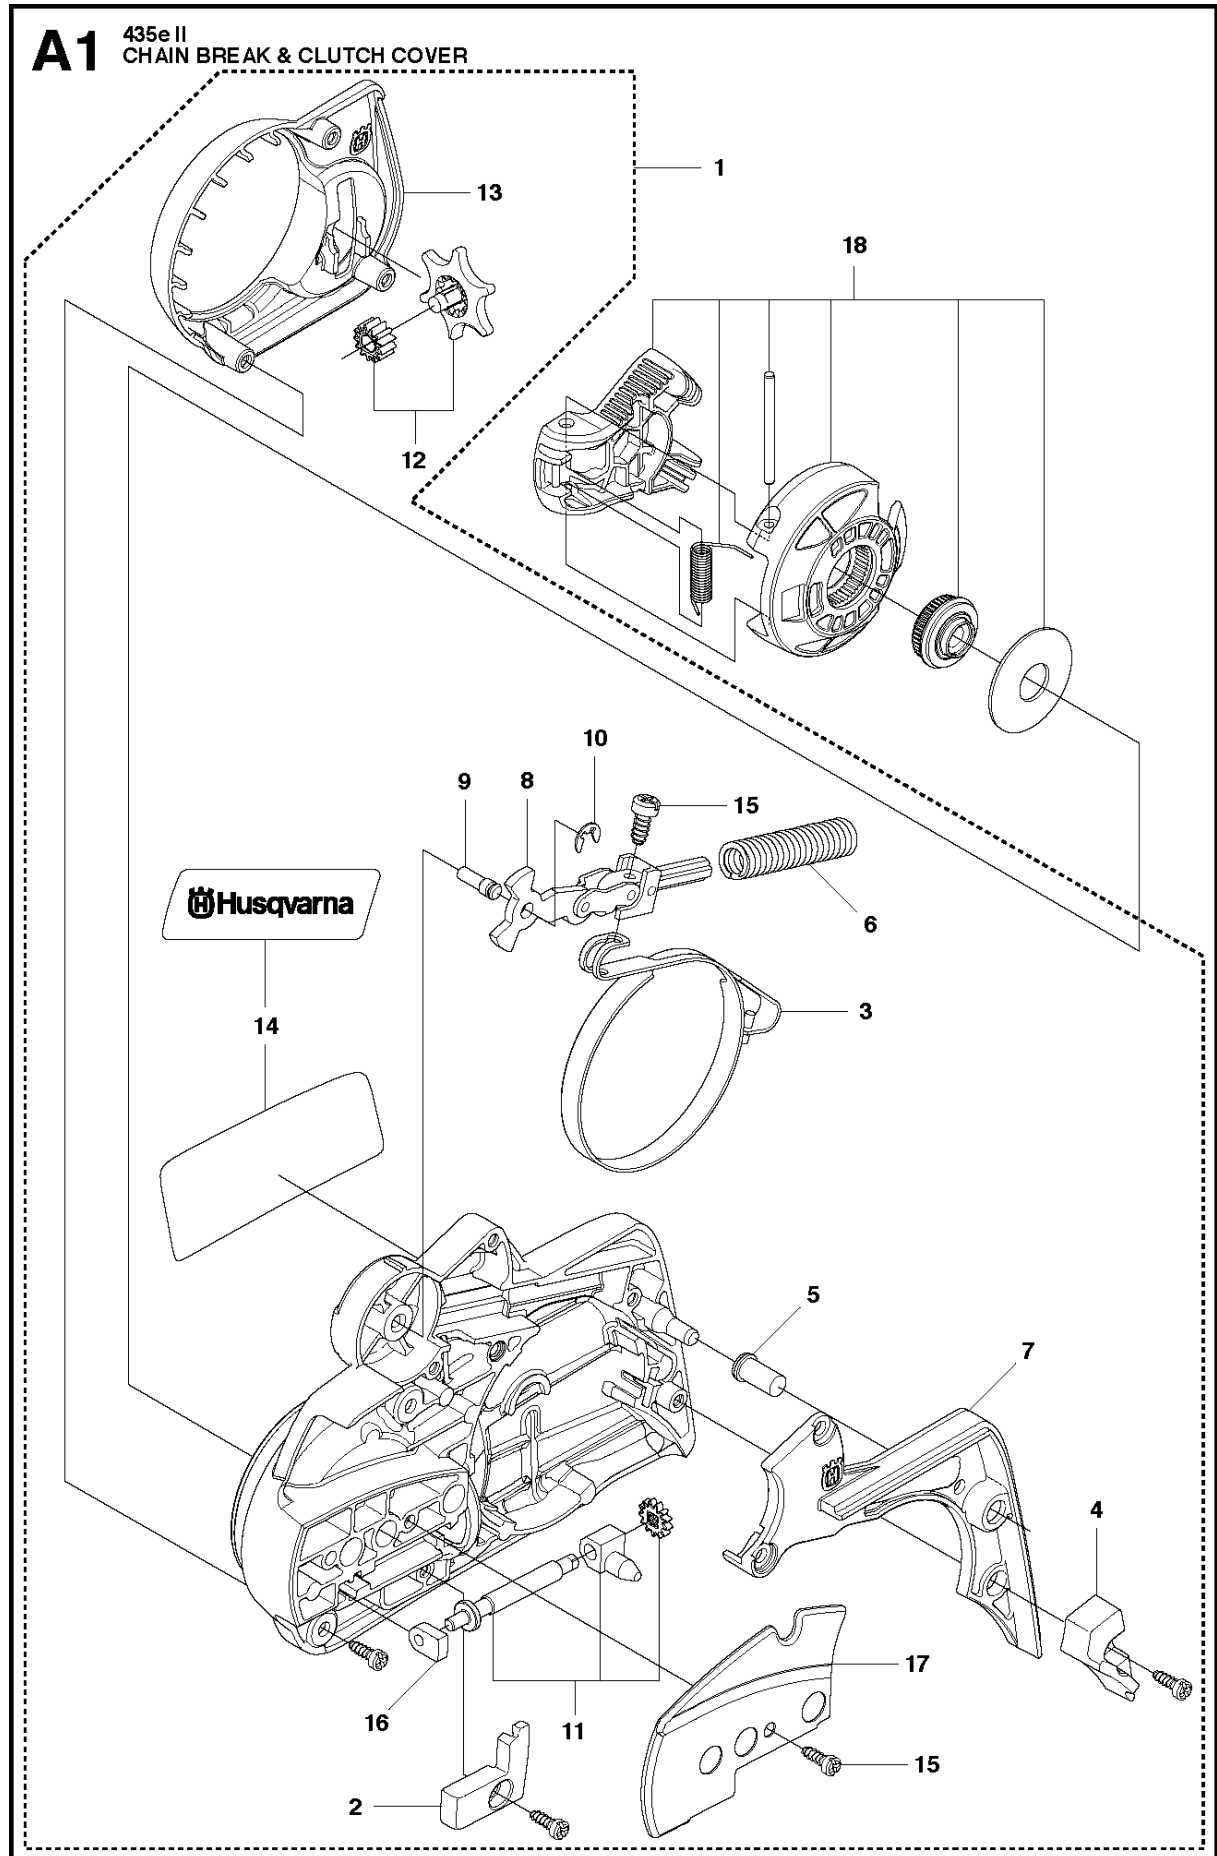

# SPARE PARTS LIST

CHAIN SAWS

435 II

## CHAIN BRAKE &amp; CLUTCH COVER

435 II

Ref	Part no.	Description	Remark	Qty	Kit
1	544 19 49-05	CLUTCH COVER ASSY		1	
2	504 54 28-01	COVER LID		1	1
3	544 30 60-01	BRAKE BAND ASSY		1	1
4	544 25 31-01	WEAR PROTECTION		1	1
5	503 85 52-01	GUIDE BUSHING		1	1
6	505 89 26-01	BRAKE SPRING		1	1
7	544 24 85-01	COVER LID		1	1
8	503 89 08-02	KNEE JOINT ASSY		1	1
9	503 89 29-01	PIN KNEE-JOINT		1	1
10	735 31 08-20	E-CLIP		1	1
11	537 39 29-01	CHAIN TENSION SCREW		1	1
12	537 34 72-01	CHAIN TENSIONER WHEEL		1	1
13	537 39 26-01	HEAT PROTECTOR		1	1
14	544 35 75-01	LABEL		1	1
15	503 21 70-10	SCREW CCRPANT		10	1
16	525 35 43-01	BEARING SLEEVE		1	1
17	505 32 10-01	WEAR PLATE		1	1
18	537 34 78-01	KNOB		1	

## CLUTCH &amp; OIL PUMP

435 II

Ref	Part no.	Description	Remark	Qty	Kit
1	575 56 80-01	CLUTCH ASSY		1	
2	574 71 88-01	CLUTCH SPRING		2	1
3	505 44 15-01	CLUTCH DRUM		1	
4	503 53 92-01	NEEDLE BEARING		1	3
5	544 21 24-02	WORM GEAR		1	
6	540 05 79-01	PUMP PISTON		1	
7	537 15 48-01	PUMP CYLINDER		1	
8	544 08 42-01	OIL HOSE		1	