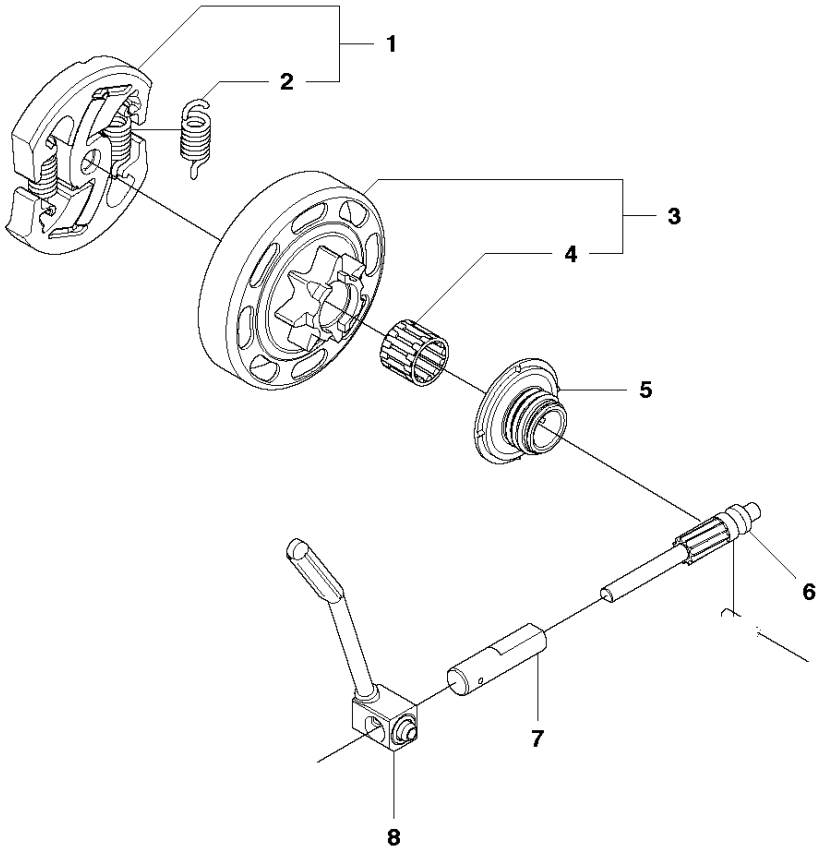

# SPARE PARTS LIST

CHAIN SAWS

435 II

## CHAIN BRAKE &amp; CLUTCH COVER

435 II

Ref	Part no.	Description	Remark	Qty	Kit
1	544 19 49-05	CLUTCH COVER ASSY		1	
2	504 54 28-01	COVER LID		1	1
3	544 30 60-01	BRAKE BAND ASSY		1	1
4	544 25 31-01	WEAR PROTECTION		1	1
5	503 85 52-01	GUIDE BUSHING		1	1
6	505 89 26-01	BRAKE SPRING		1	1
7	544 24 85-01	COVER LID		1	1
8	503 89 08-02	KNEE JOINT ASSY		1	1
9	503 89 29-01	PIN KNEE-JOINT		1	1
10	735 31 08-20	E-CLIP		1	1
11	537 39 29-01	CHAIN TENSION SCREW		1	1
12	537 34 72-01	CHAIN TENSIONER WHEEL		1	1
13	537 39 26-01	HEAT PROTECTOR		1	1
14	544 35 75-01	LABEL		1	1
15	503 21 70-10	SCREW CCRPANT		10	1
16	525 35 43-01	BEARING SLEEVE		1	1
17	505 32 10-01	WEAR PLATE		1	1
18	537 34 78-01	KNOB		1	

## CLUTCH &amp; OIL PUMP

435 II

Ref	Part no.	Description	Remark	Qty	Kit
1	575 56 80-01	CLUTCH ASSY		1	
2	574 71 88-01	CLUTCH SPRING		2	1
3	505 44 15-01	CLUTCH DRUM		1	
4	503 53 92-01	NEEDLE BEARING		1	3
5	544 21 24-02	WORM GEAR		1	
6	540 05 79-01	PUMP PISTON		1	
7	537 15 48-01	PUMP CYLINDER		1	
8	544 08 42-01	OIL HOSE		1	