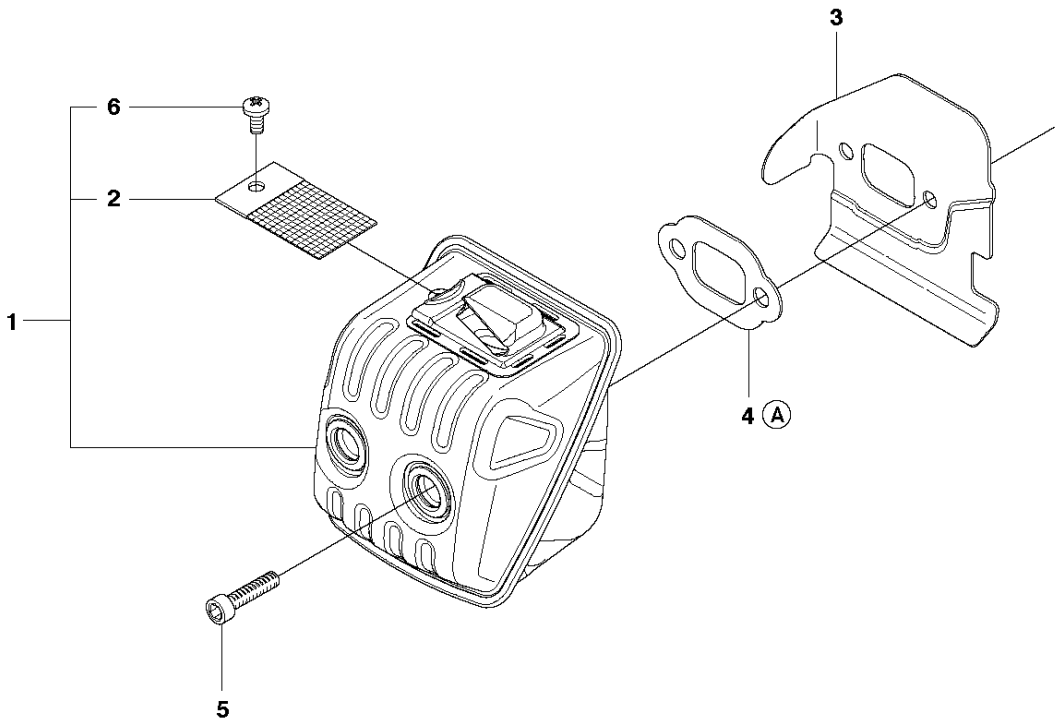

F 435 II, 435e II
MUFFLER

7
Ⓐ 504 79 40-01
Set of gaskets

MUFFLER

435 II

Ref	Part no.	Description	Remark	Qty	Kit
1	544 14 77-02	MUFFLER ASSY		1	
2	579 75 33-01	SCREEN		1	1
3	501 32 31-01	HEAT DEFLECTOR		1	
4	579 75 31-01	GASKET		1	7
5	725 53 68-55	SCREW IHSCM		2	
6	724 12 87-59	SCREW CRPANM		1	1
7	504 79 40-01	GASKET		1